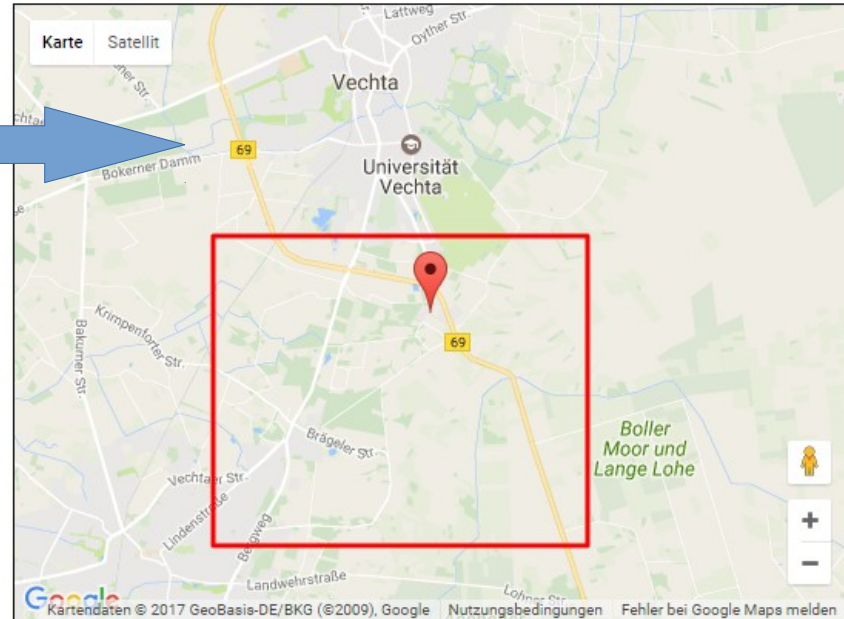

 **Done.** Return to the **DH6MP** listing...

Callsign Database Manager **DH6MP**

Map, Grid and Coordinate Options

Mapping Options **Actual location, with pointer**

Lat Lon Grid

Move the red marker below to set your coordinates.